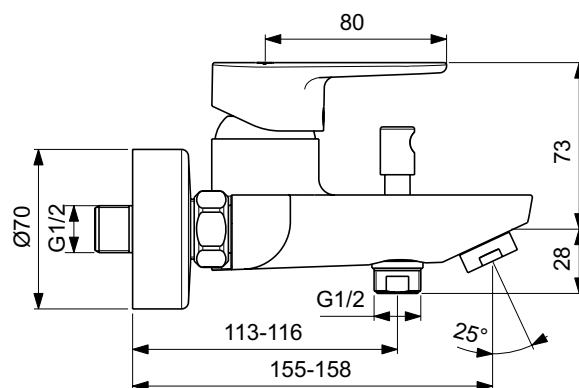

Ideal Standard

Bath-Shower mixer

Cerafine O

Article-No.: **BC500XG**

Exposed bath&shower mixer

Cerafine O exposed bath and shower mixer with 38 mm ceramic cartridge FirmaFlow with hot water limiter, Automatic diverter, Metal handle with red and blue indicator, Check valve, Standard S-connections and Aerator Perlator.

Colour: XG - Silk Black

Technology: FirmaFlow

More product details:

Type:	With Automatic diverter
Mounting:	Exposed
Operation Type:	Single lever
Style:	Contemporary
Accreditations:	DIN EN 817, DIN 4109 Gruppe 1
Operation Pressure (bar):	3
Net Weight (kg):	1,698
Material:	Powder coated brass
Height (mm):	104
Width (mm):	220
Depth (mm):	170
Packaging Elements:	Mixers
Certificate Number:	EN 817