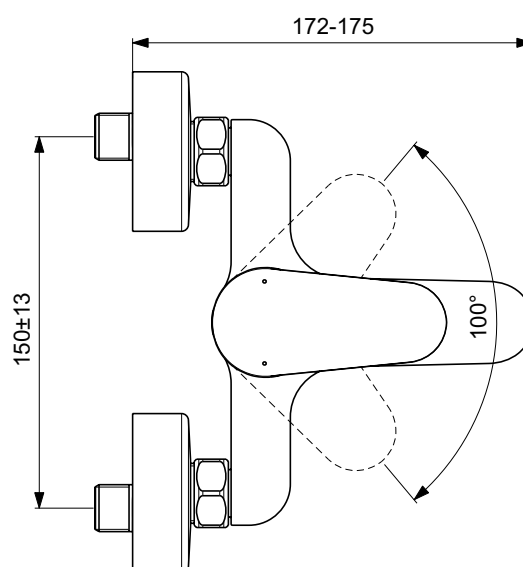

Ideal Standard

Bath-Shower mixer

Cerafine O

Article-No.: **BC500XG**

Exposed bath&shower mixer

Cerafine O exposed bath and shower mixer with 38 mm ceramic cartridge FirmaFlow with hot water limiter, Automatic diverter, Metal handle with red and blue indicator, Check valve, Standard S-connections and Aerator Perlator.

Colour: XG - Silk Black

Technology: FirmaFlow

More product details:

Type:	With Automatic diverter
Mounting:	Exposed
Operation Type:	Single lever
Style:	Contemporary
Accreditations:	DIN EN 817, DIN 4109 Gruppe 1
Operation Pressure (bar):	3
Net Weight (kg):	1,698
Material:	Powder coated brass
Height (mm):	104
Width (mm):	220
Depth (mm):	170
Packaging Elements:	Mixers
Certificate Number:	EN 817